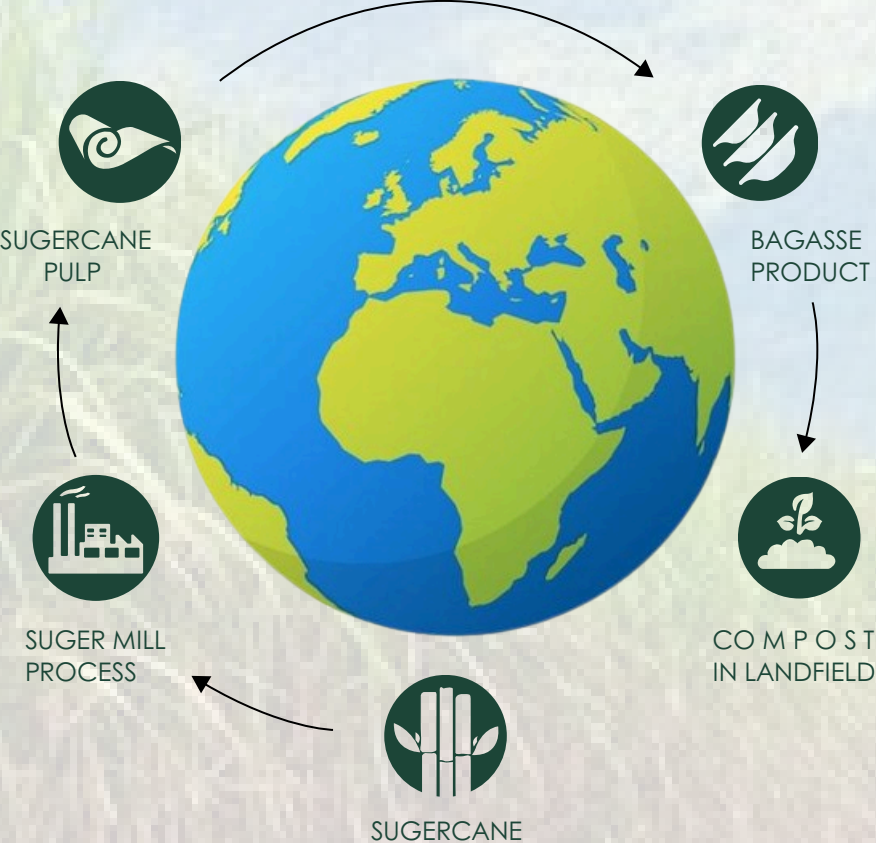

Product Cycle

1. Sugercane
2. Suger mill process
3. Sugercane pulp
4. Bagasse product
4. Compost in landfield